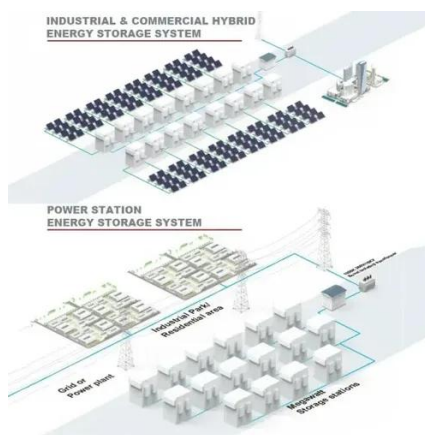

Yili Photovoltaic Flexible Support

Voltage range: 691.2-947.2V

>6000 cycles (100%DOD)

Rated battery capacity:
216KWH (customizable)

EMS communication:
4G/CAN/RS485

Yili Photovoltaic Flexible Support

Power plant profile: Yili GCL Solar PV Park, China

Machine video

Machine video - solar module production line manufacturer and 100MW, 200MW, 500MW, and 1GW solar module production turnkey projects. fully automatic or semi-automatic production solutions for ...