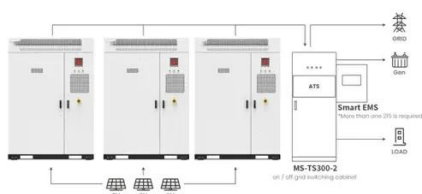

WIND & SOLAR FARMS EQUIPMENT RENTALS AND SUPPLIES

Cross Country strives to provide Quality Materials, Tools, Heavy Equipment and Parts for Wind and Solar Farm Construction Projects. The sales staff is here to help you with your equipment and supply ...