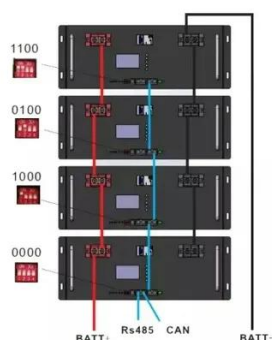

Wind Equipment

Wind turbines with powerful, reliable components, seamlessly integrated and with optimum availability.