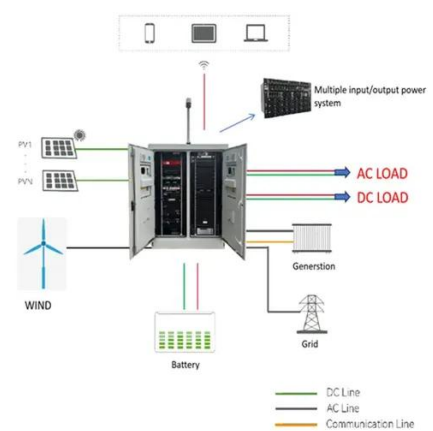

Wind farm equipment