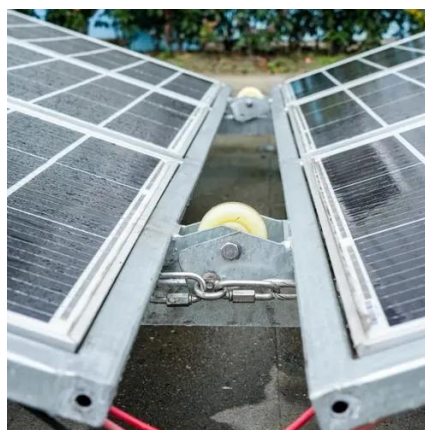

What Equipment Is Needed For Wind Energy

The wind turbine includes a generator, blades, a mounting that maintains it in the wind, a tower, batteries, and essential equipment such as stop/start switches and charge controllers. Spare ...