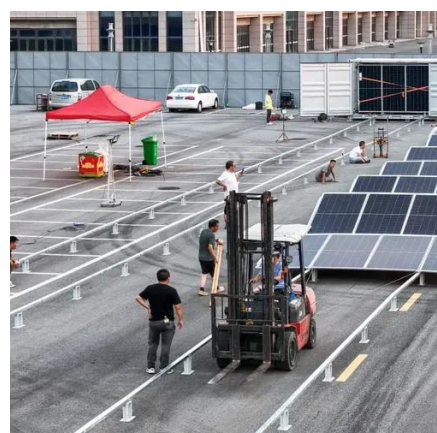

Air-cooling Cabinet (Outdoor)

Designed with high integration density in mind, our system features a modular design that seamlessly adapts to inverters with voltage ranging from 600V to 1500V.

215kWh Outdoor Cabinet Series -