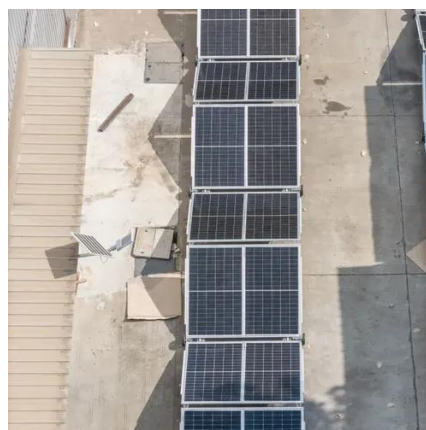

AWS Unveils New AWS Outposts Rack and Server Offerings for Telcos

AWS Outposts racks for high throughput, network-intensive workloads and AWS Outposts servers designed for Cloud RAN workloads help telcos modernize legacy networks and accelerate the deployment of virtualized ...