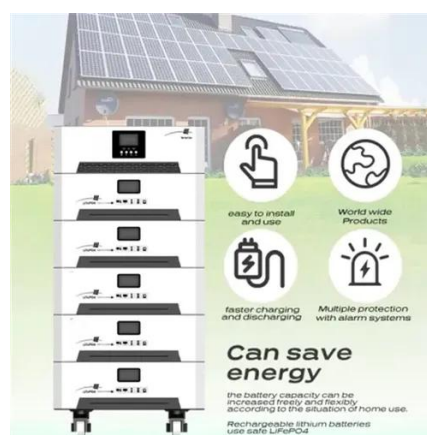

[Battery Cabinet, Battery Storage Cabinet, Battery Bank Rack](#)

Engineered for use with most type of battery terminal models, these cabinets can fit a wide variety of applications. This solution is completely customizable and flexible to support your application ...