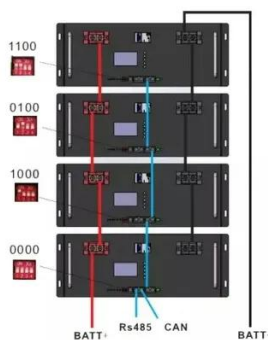

[Top 48V Telecom Rectifier Cabinets by ESTEL and Others](#)

Compare top 48V telecom rectifier cabinets from ESTEL, ABB, Huawei, and others. Discover reliable, efficient, and scalable solutions for telecom networks.

Base Station Energy Cabinet

The Base Station Energy Cabinet is a fully enclosed, weather-resistant telecom energy cabinet designed to provide reliable power distribution and battery backup for outdoor communication networks.

[Telecom Enclosures & Cabinets , Optical Cross-Connect Cabinets](#)

No matter what your application, LongXing has there sources and experience to understand the requirement and to design and build a product to meet the most stringent standards.

Telecom Power System