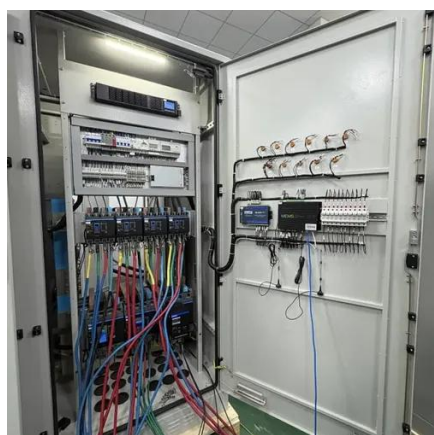

[Rent , Herc Rentals](#)

Run all your electrical tools and services off one generator with this 120 kW towable generator, diesel. The generator rental comes on a trailer, making it easy to tow from one location to the next.