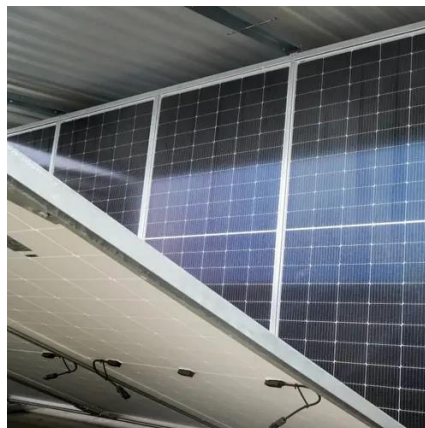

[Rent , Herc Rentals](#)

Run all your electrical tools and services off one generator with this 120 kW towable generator, diesel. The generator rental comes on a trailer, making it easy to tow from one location to the next.