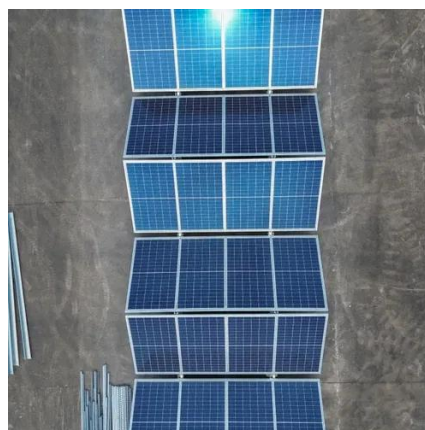

The Base Station Energy Cabinet is a fully enclosed, weather-resistant telecom energy cabinet designed to provide reliable power distribution and battery backup for outdoor communication networks.

[Renewable Energy Integration for Telecom Cabinet Power: Hybrid ...](#)