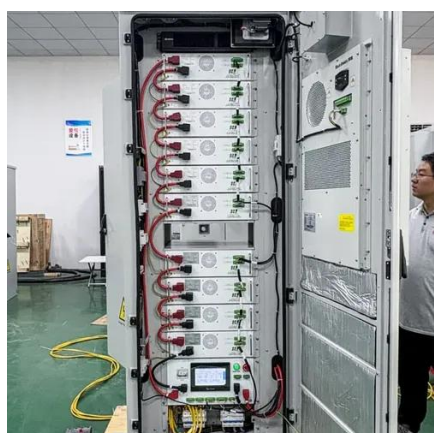

[Movie Quiet® 120KW Generator 933](#)