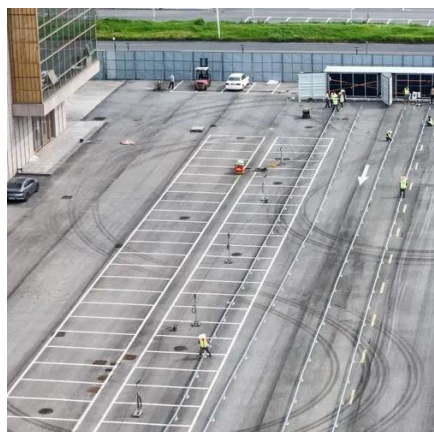

California. The space probe was manufactured by TRW Inc.

LIVE REAL TIME SATELLITE TRACKING AND PREDICTIONS: ...

Select any satellite orbiting the Earth and check where is located now. Check satellite passes over your location and receive alerts on your phone