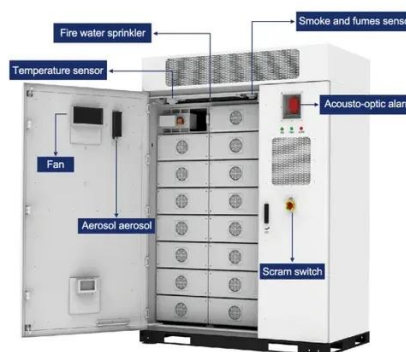

WiFi BaseStation XG

Tri-radio WiFi 5 AP with 12 spatial streams and a selectable beamforming antenna, designed for high-density applications at large venues.

[The Outdoor Warehouse , Everything For The Outdoors](#)