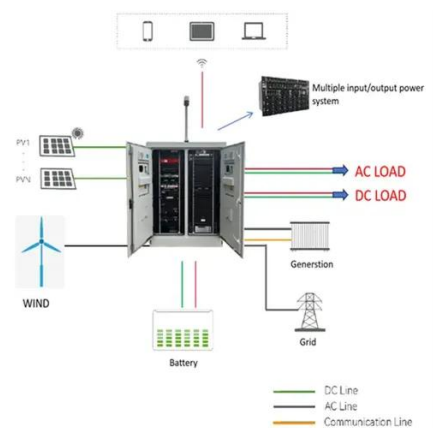

Outdoor Power Cabinet , Power Cabinet , NPX06-H1

LongXing outdoor power cabinet provides flexible size options, offers the ideal enclosure solution to build the whole base station inside.