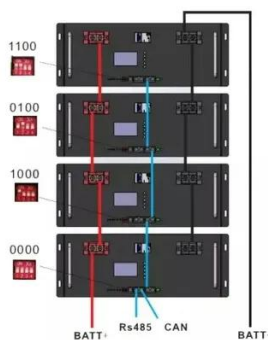

[Construction & Material Handling Equipment Dealer , Alta Equipment ...](#)

Alta is your source for new and used material handling and construction equipment for sale with 57 locations in Florida, Illinois, Michigan, New England, New York, Northern Indiana, and Ohio.

[Communication base station flow battery equipment and functions](#)

What is a flow battery? One such option is the flow battery. These batteries excel in energy storage, making them ideal for larger installations that require consistent power over extended periods.

...