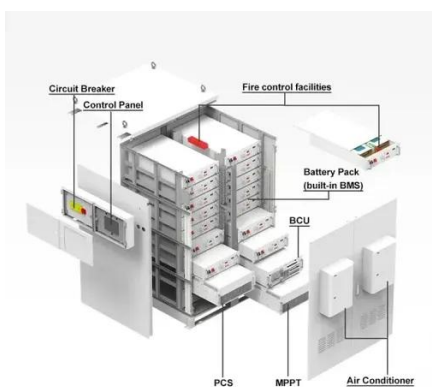

[Communication Batteries: Why Telecom Base Stations Have Unique ...](#)

The phrase "communication batteries" is often applied broadly, sometimes including handheld radios, emergency devices, or general-purpose backup batteries. In practice, when ...

[What are the liquid flow batteries for](#)