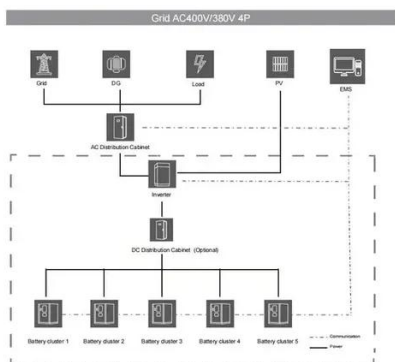

Solar photovoltaics, or PV for short, turns sunlight into electricity using clever technology. But what exactly makes up a solar PV system? Let us look closer into the essential parts of a solar ...

[How Do Solar Panels Work? \(Details Explained + Diagrams\)](#)

Solar panels work by converting the light radiation from the sun to Direct Current (DC) electricity through a reaction inside the silicon layers of the solar panel. The sun's energy is absorbed ...

[What does a solar panel look like inside? , NenPower](#)

Understanding the internal structure of a solar panel involves fascination and complexity. 1. Inside a solar panel, the central components include photovoltaic ...

Solar Panel Basics: On and Off the

Grid