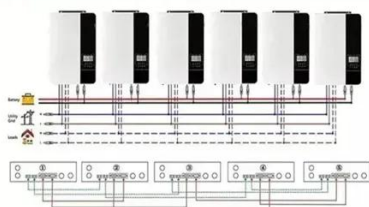

Parallel (Parallel operation up to 6 unit (only with battery connected))

AC input wires

AC output wires