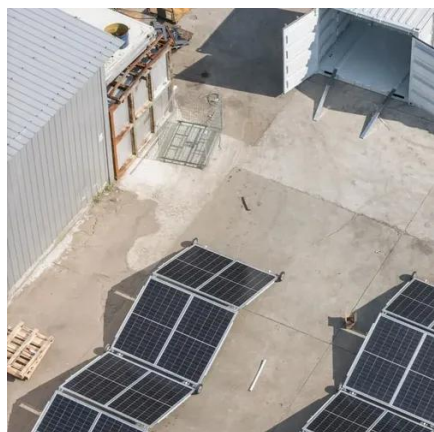

Nuku alofa Medical Uninterruptible Power Supply

This article presents the detailed design of an Uninterruptible Power Supply (UPS) system specifically developed to ensure the continuity of the power supply to Mechanical