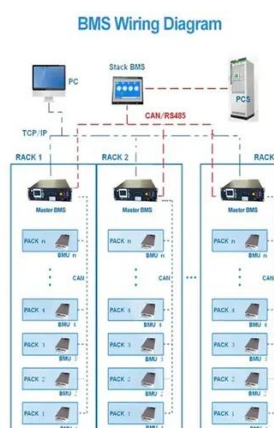

### QUINT-UPS/ 24DC/ 24DC/40

The UPS module for 24 V DC with output currents ranging from 5 to 40 A allows you to create a custom solution combining a power supply, UPS module, and energy storage.

### **DR-UPS40 MEAN WELL , Mouser**

DR-UPS40 MEAN WELL UPS - Uninterruptible Power Supplies O/P +24V40A 40A DC UPS MODULE datasheet, inventory, & pricing.

### [40 Amp DC Uninterruptable Power Supply](#)

## DIN Rail Mount

Buy MEAN WELL 40 Amp DC Uninterruptable Power Supply DIN Rail Mount: Uninterruptible Power Supply (UPS) - Amazon FREE DELIVERY possible on eligible purchases