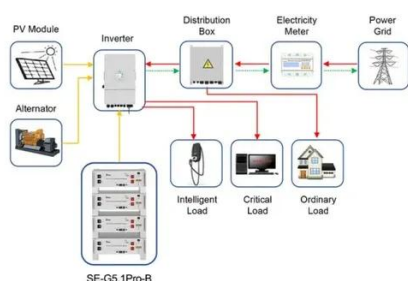

42U Server Rack Cabinet, Standard-Depth , Eaton

It is ideal for use in factories, construction areas, utility plants, warehouses and ...

Application scenarios of energy storage battery products

42U Server Racks , 42U Network Cabinets , 42U Server Rack Cabinet , 42U

Compact width to optimize data center space. 42U height to easily roll through doorways. Includes: Baying hardware, Key (s), Keyed-alike doors and side panels, Leveling feet, Mounting hardware, Pre-installed ...