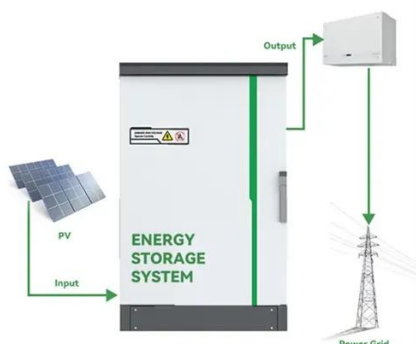

Wide Standard-Depth Server Rack Cabinet, 42U , Eaton

Ships fully assembled for rapid deployment and roll into place on heavy-duty pre-installed casters. Front and rear sets of equipment mounting rails adjust in 1/4" increments. Adjustment is quick and convenient. The easy ...

HCC Full Size Data Cabinet, 42U H X 32 in W X 40 in D in black

Data Cabinet, 42U H X 32 in W X 40 in D in black
HCC Data Cabinets provide a strong and sturdy feature rich solution for all your equipment racking needs today and in the future. Installation is quick and easy with ...

Racks and Cabinets

NavePoint 42U Server Rack Cabinet, 800mm depth, Cable Management Top, Perforated Door (Commercial Series) $1,930.00 Add to Cart

42U Server Rack Cabinet, Standard-