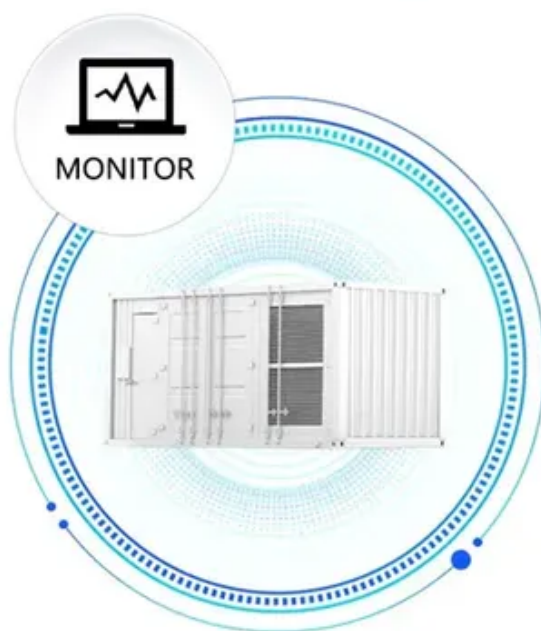

US Chemical Plant Communication Cabinet 42U

SUPPORT REAL-TIME ONLINE
MONITORING OF SYSTEM STATUS

US Chemical Plant Communication Cabinet 42U

AP900001

19", 42U, 600 (W)x800 (D) Network Cabinet with Aluminum Frame and Front/Rear Split Doors, Black