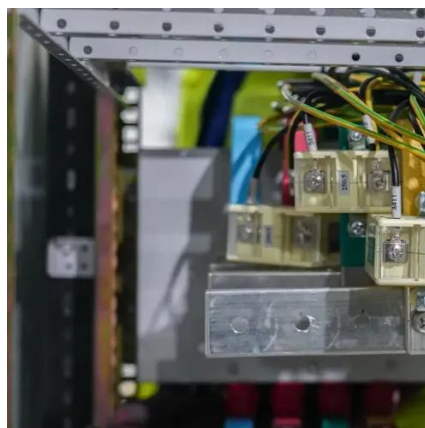

Telecommunication Enclosures , Iceberg Cabinets

Outdoor telecom equipment cabinets are designed to withstand wind, rain, snow, dust, and extreme temperatures. Our outdoor telecommunication enclosures are NEMA and IP-rated to ensure top-tier ...