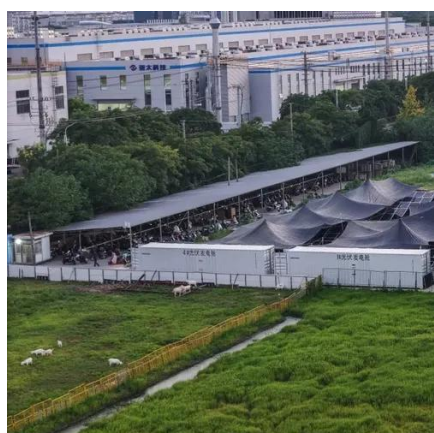

Solar Panel Mount Solar Panel mounting Brackets Z ...

?Wide Applications?The solar panel mount mounting bracket is ...

R-Panel Trapezoidal Roof Kits

They provide solar mounting solutions with roof attachments for R-panel trapezoidal metal roof without using rails at lower cost and can be installed at reduced installation time with familiar and fewer components.

Protea(TM) Bracket Exposed Fastener