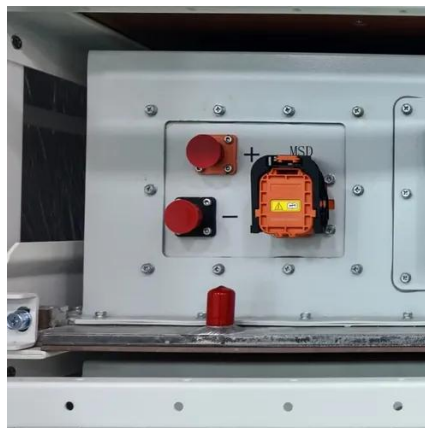

[Outdoor Telecom Cabinet , Outdoor](#)

Telecom Enclosures , Cube Cabinet

Charles Universal Broadband Enclosures (CUBE) are constructed to withstand the elements and provide superior protection for active electronics in all environments.