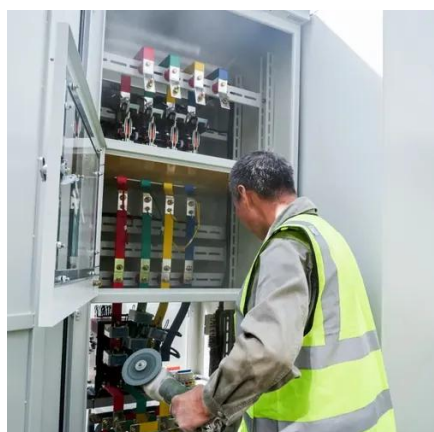

[Outdoor Telecom Cabinet , Outdoor](#)

Telecom Enclosures , Cube Cabinet

Charles Universal Broadband Enclosures (CUBE) are constructed to withstand the elements and provide superior protection for active electronics in all environments.