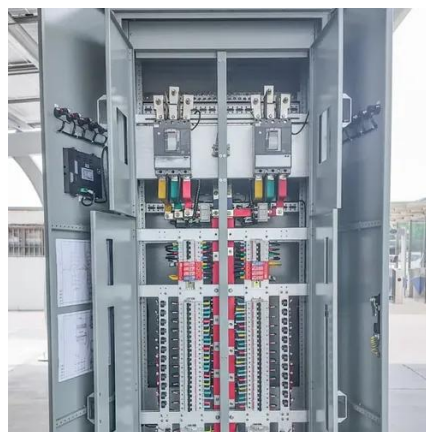

Togo brand new 12v inverter

Togo brand new 12v inverter

Shop Portable Power Station and Solar Panel

Togopower power stations are our newest power supplies using lithium battery technology to keep your essentials charged. Equipped with AC outlets, DC ports, and USB ports, you can charge just about ...

[Buy 2024 New Upgraded 2200 Watts Pure Sine Wave Inverter, 12V ...](#)

?2024 NEW UPGRADED ADJUSTABLE INPUT VOLTAGE FUNCTION?- The new 2024 upgraded OLTEANP 2200 watts pure sine wave inverter comes with an adjustable input voltage function (9.5V ...

Togopower Advance 1000 Portable Power Station

It with intelligent BMS, Key switch output, LCD display, short circuit and surge protection. The DC 12V output port is equipped with voltage stabilizing technology, which is suitable for all 12V equipment ...

[TogoPOWER Master 2200 Portable Power Station with UPS M2200 ...](#)

The core of the power station is a 1944Wh Li-ion battery equipped with an inverter that provides up to 2200 watts of power (4400 watts surge). You'll see how much power is coming in or going out on an ...