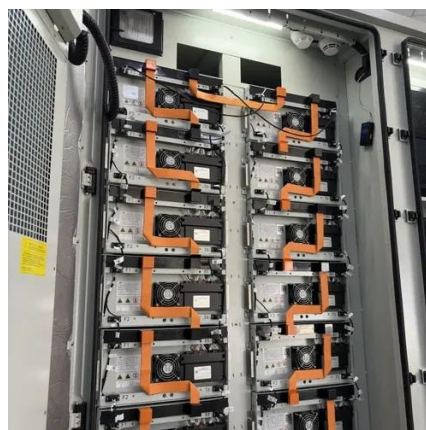

HOW ABOUT TIANHE OUTDOOR ENERGY STORAGE POWER ...

How to install the outdoor cabinet battery energy storage cabinet This guide provides step-by-step instructions on how to install your R-BOX-OC outdoor solar battery cabinet, including site selection, ...