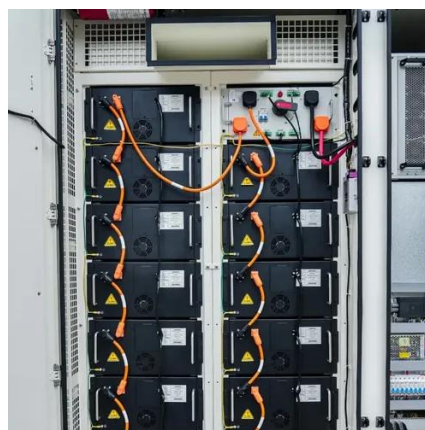

What is a Base Station Cabinet?

Learn what a base station cabinet is, how it works, components, benefits, and why outdoor telecom cabinets are crucial for reliable communication networks.