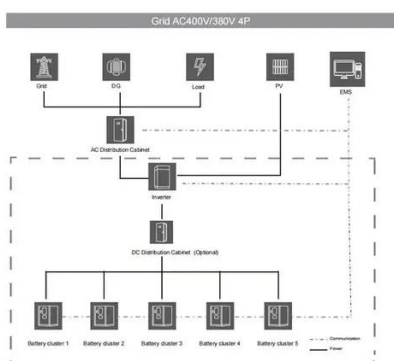

[Clouenergy 48V 150Ah Cabinet Type Lithium LiFePO4 Thailand , Ubuy](#)

Shop Clouenergy 48V 150Ah Cabinet Type Lithium LiFePO4 Deep Cycle Rechargeable Battery , 6000 Life Cycles & 10-Year Lifetime , Built-in BMS & LED Monitor , RV, Solar, Marine, Overland, Off-Grid ...

[Solar Hybrid Energy Solution for Sustainable Living in Thailand , GSL](#)

GSL ENERGY's 8KVA on-off grid inverter and 30KWH LiFePO4 battery storage system is an ideal solution for homeowners in Thailand seeking to embrace renewable energy, reduce ...

Energy Storage Thailand

Polar ESS collaborates with many factories and qualified team to provide expert and affordable energy storage thailand all over the world. We believe we will have good cooperative ...

Residential Energy Storage Systems