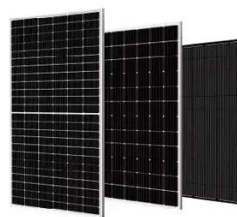

[Characterization of the thermal performance of an outdoor](#)

Silva et al. [4] performed a numerical analysis of the thermal performance of an outdoor telecommunication cabinet (OTC) using the computational tool Design Builder as shown in Figure 4.