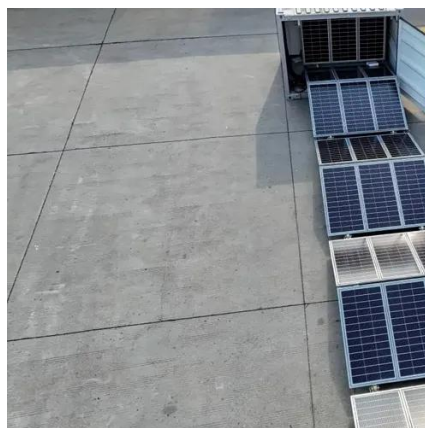

Telecom

The Telecom Cabinet Type range from Huijue delivers secure, weatherproof, and energy-efficient housing for communication networks in challenging outdoor environments.

IP55 outdoor telecom cabinet

Every Telhua IP55 outdoor telecom cabinet undergoes rigorous testing to ensure compliance with international standards. Our manufacturing processes adhere to IEC safety ...

Eltek Datasheet template v6

The Type 4 telecom power outdoor cabinet is a new generation platform designed to meet customer needs, give configuration flexibility and supports a variety of applications.

[Hybrid Outdoor Enclosure Telecom .](#)

Integrated Power & Cooling Cabinet

This Hybrid Outdoor Telecom Enclosure is a fully integrated, weatherproof cabinet designed to house telecom power systems, batteries, and network equipment in outdoor environments. Featuring a ...