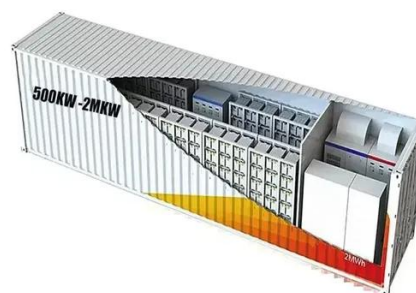

Tbilisi clam solar energy storage cabinet customization

TBILISI STACKED ENERGY STORAGE CHASSIS CUSTOMIZATION

Stacked solar energy storage system Stacked energy storage systems utilize modular design and are divided into two specifications: parallel and series.

TBILISI ENERGY STORAGE CHARGING CABINET ...

Why should you choose energy storage cabinets? This ensures that energy storage cabinets can provide a complete solution in emergency situations such as fires. To accommodate different climates, we ...

TBILISI ENERGY STORAGE CHARGING CABINET ...

Energy storage is essential to a clean and modern electricity grid and is positioned to enable the ambitious goals for renewable energy and power system resilience.

Custom-Designed Solar & Storage Systems

At Highjoule, we specialize in designing and manufacturing customized solar and energy storage solutions to meet diverse energy demands -- from grid-tied urban systems to remote off-grid ...