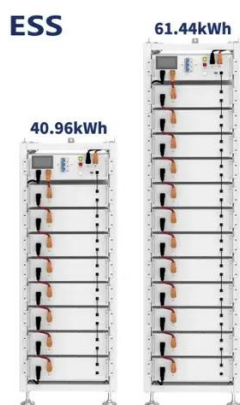

Currency, Language, & Religion

Geographical and historical treatment of Eswatini, previously known as Swaziland, including maps and statistics as well as a survey of its people, economy, and government. It is a ...