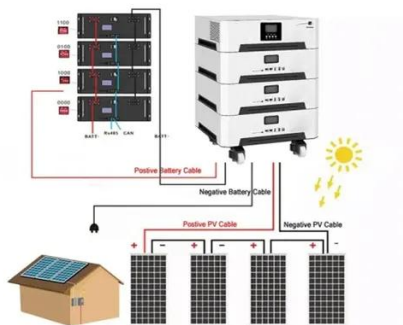

[80KW Three-phase inverter for off-grid solar system projects in West ...](#)

High-voltage lithium batteries in a three-phase inverter system work by providing direct current (DC) power to the inverter, which converts the DC power into alternating current (AC) power that can be ...

[60KW 80KW100KW 150KW 200KW 300KW three phase solar Inverter](#)

Offering capacities from 60kW to 200kW, these inverters ensure reliable and efficient power supply. Features include a wide input voltage range, integrated UPS function, user-friendly touch LCD ...

80KW Off Grid 3 Phase Solar System Price Cost

Off grid 3 phase solar system includes everything for a complete installation: solar panel, solar bracket, solar battery, 3 phase solar inverter, solar charge controller, cables and other terminals. 80KW solar ...

[80KW 100KW 120KW 150KW 200KW 3 phase power inverter for off ...](#)

Our three-phase 100KW inverter used with LiFePo4 battery in the off-grid solar power system: provides a sustainable and cost-effective solution for powering large-scale applications off-grid.