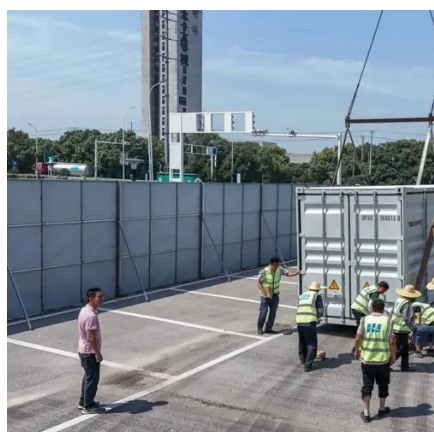

Swaziland lithium battery outdoor power supply brand

Overview

What is C&I Bess?

Our C&I BESS Solution uses patented LFP lithium-ion technology, delivering dependable commercial lithium battery storage with pressure relief and fire protection features tailored for tough outdoor conditions. [pdf] [FAQS about Dili portable. Summary: Swaziland's lithium battery outdoor power supply manufacturers are driving innovation in renewable energy storage. This article explores their role in sectors like telecom, solar projects, and emergency services, backed by industry trends and real-world applications. It can provide convenient power for various electrical equipment, and can solve various power needs in one stop, especially in special. Using HyperFlash black technology, it can be fully charged in 1. Most BESS products on the market require an external power supply circuit for their auxiliary loads, although some have.

Swaziland lithium battery outdoor power supply brand

- 50KW/100KWH
- HIGHER POWER OUTPUT IN OFF-GRID MODE
- CONVENIENT OPERATION & MAINTENANCE
- PRE-WIRED

SWAZILAND OUTDOOR POWER SUPPLY CUSTOM ...

The outdoor power supply is a portable energy storage power supply with a built-in lithium-ion battery and its own energy storage. It can provide convenient power for various electrical equipment, and ...

[Swaziland Lithium Battery Outdoor Power Supply Manufacturer: ...](#)

Summary: Swaziland's lithium battery outdoor power supply manufacturers are driving innovation in renewable energy storage. This article explores their role in sectors like telecom, solar projects, and ...

LITHIUM EQUIPMENT SUPPLIED IN SWAZILAND

The Lithium Battery PACK production line encompasses processes like cell selection, module assembly, integration, aging tests, and quality checks, utilizing equipment such as laser welders, testers, and ...