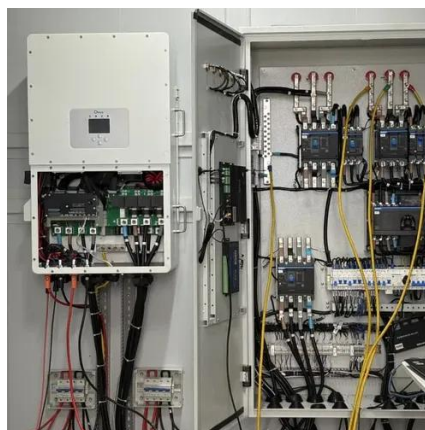

SUCRE ENERGY STORAGE CONTAINER

SPECIFICATIONS

Madagascar's newest solar farm near Antananarivo uses 12 interconnected containers to store 8 MWh daily - enough to power 1,200 homes during blackouts. The secret sauce?