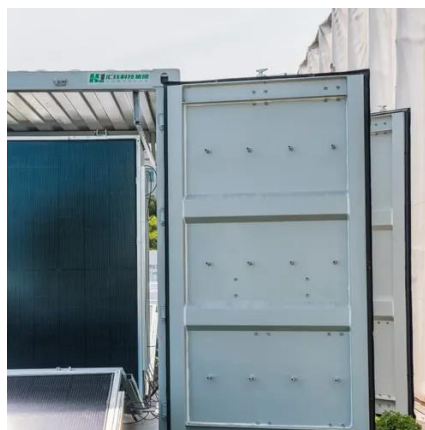

Sucre Mosambi solar Container Application

Sucre Mosambi solar Container Application

Sucre solar container communication station Wind Power

Sucre solar container station Wind Power communication Professional mobile solar container solutions with 20-200kWp solar arrays for mining, construction and off-grid applications. A globally ...

SUCRE ENERGY STORAGE CONTAINER SPECIFICATIONS , EQACC SOLAR

Ideal for remote areas, emergency rescue and commercial applications. Fast deployment in all climates.. What is HJ mobile solar container?The HJ Mobile Solar Container comprises a wide range of ...

Sucre Mosambi Photovoltaic Container Application

About Sucre Mosambi Photovoltaic Container Application As the photovoltaic (PV) industry continues to evolve, advancements in industrial and commercial energy storage systems, home energy storage ...

Sucre solar container specifications

The battery system is packed into a 20 ft container to enable easy transportation, installation, and O& M. CPS ES-5016KWH-US High energy density: 5 MWh in one 20 ft container
Multiple-point electrical ...