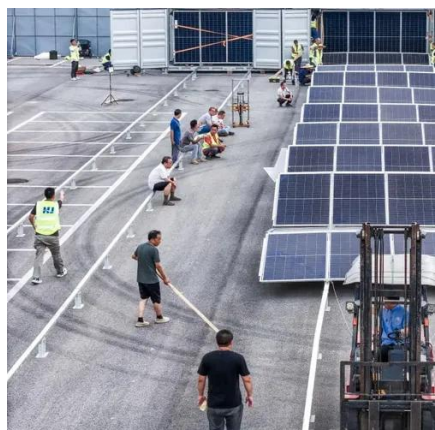

Subway Menu

Subway is Sandwich shop at 43150 Broadlands Center Plaza #116, Ashburn, VA 20148. Check out their menu with prices, hours, read reviews, and make a reservation online.