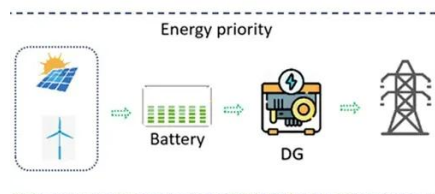

Grid-eMotion Fleet