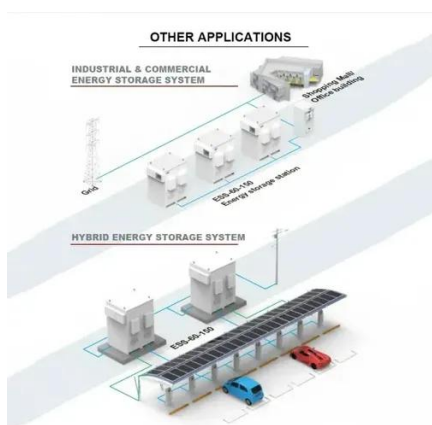

in/at the station

Hi, I was wondering which preposition is better in the following sentence because I have seen both options: "The train arrives in Waterloo station at 6:30" or "The train arrives at Waterloo ..."

at the/in the police station/fire station

Well, just to start things off, generally in American English we say the police station, the fire station, the hospital, etc. This is even if we don't have a clue which one is intended.

[railway station or train station?](#) [WordReference Forums](#)

A train station (commonly station, railway station (mainly British Commonwealth) or railroad station (mainly US)) is a railway facility where trains regularly stop to load or unload ...

Exit/entrance of a subway station