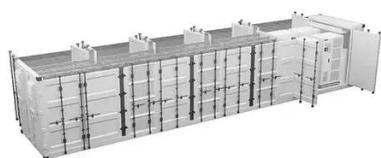

BESS

The global transition towards a decentralized and decarbonized energy landscape necessitates unparalleled flexibility and resilience. This calls for robust solutions that ensure stability ...

[Energy Storage System Products List, HUAWEI Smart PV Global](#)

Energy Storage System Products List covers all Smart String ESS products, including LUNA2000, STS-6000K, JUPITER-9000K, Management System and other accessories product series.

Energy Storage System Manufacturers & Suppliers

Energy Storage System, Solar Storage, Home Energy Storage System manufacturer / supplier in China, offering 261kwh Energy Storage System with 125kw Inverter and Grid-Tie Compatibility, Eco-E261lp ...

bullpen (police station)

In a police station, it could be the group of desks sometimes found in an open room where detectives sit while not out doing their policing work. This web page presents a variety of opinions on ...

[station blanche (informatique) .](#)