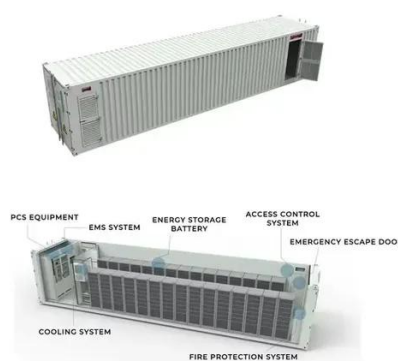

[Outdoor Telecom Cabinets for Reliable Field Deployment](#)

Explore our range of outdoor telecom cabinets engineered for reliable field deployment. Designed to protect sensitive electronic equipment from harsh weather, dust, and vandalism, our cabinets offer ...