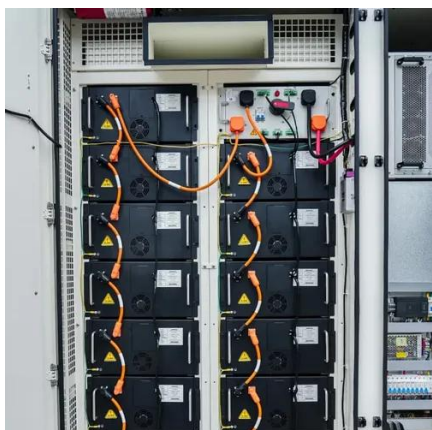

Spanish Communication Power Supply Cabinet 25kW

Spanish Communication Power Supply Cabinet 25kW

Telecom Power System

These products integrate the latest energy management technologies and environmentally friendly materials, aiming to promote the green transformation of communication networks from source to ...

MTI250 MODULAR UPS

The power capacity is from 25 to 200kVA/kW, it's the ideal choice for modern ...

GVSBPIT25B

Maintenance bypass cabinet with transformer. The maintenance bypass isolates the UPS completely during service operations. The input transformer can be configured onsite for either 480 V or 600 V ...

MTI250 MODULAR UPS

The power capacity is from 25 to 200kVA/kW, it's the ideal choice for modern data center. With the latest IGBT three-level and full DSP control technology, the new MTI250 series delivers the best ...

Base Station Energy Cabinet

The Base Station Energy Cabinet is a fully enclosed, weather-resistant telecom energy cabinet designed to provide reliable power distribution and battery backup for outdoor communication networks.