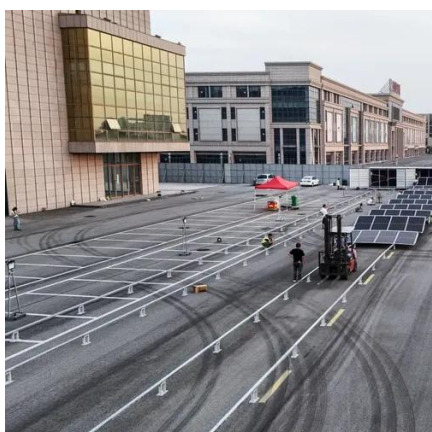

MTI250 MODULAR UPS

The power capacity is from 25 to 200kVA/kW, it's the ideal choice for modern ...

GVSBPIT25B

Maintenance bypass cabinet with transformer. The maintenance bypass isolates the UPS completely during service operations. The input transformer can be configured onsite for either 480 V or 600 V ...

GVSBPIT25B

Maintenance bypass cabinet with transformer. The maintenance bypass isolates ...

DETAILS AND PACKAGING

- 1 USER MANUAL PDF
- 2 RJ45 Cable For RS485/CAN
- 3 Battery in Parallel Cables
- 4 RJ45 TO USB Monitor Cable
- 5 M8 Terminal*4