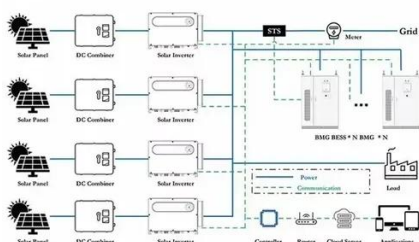

- ☒ IP65/IP55 OUTDOOR CABINET
- ☒ OUTDOOR MODULE CABINET
- ☒ OUTDOOR ENERGY STORAGE CABINET
- ☒ 19 INCH

Trina Solar TSM-250PA05

Currently Trina Solar's most popular panel. Versatile and adaptable, with power output ranging from 225 to 245Wp, the TSM-PA05 is perfect for large scale installations, particularly ground-mounted and ...