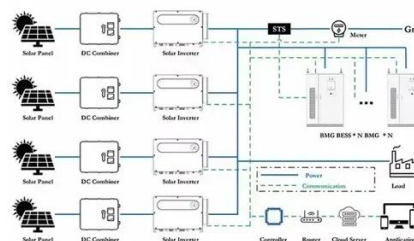

How much electricity can 150w solar energy generate?

A 150w solar panel means it can produce 150 watts of energy under ideal sunlight conditions for each hour of exposure. However, actual output varies due to multiple influences, ...