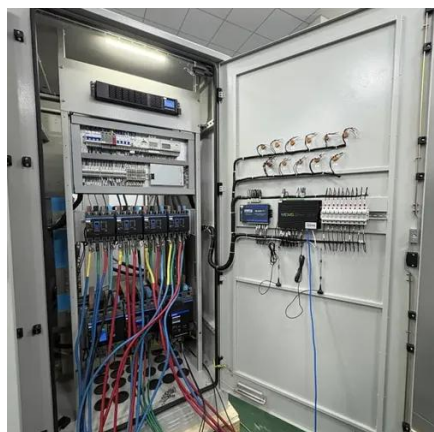

4001 Solar Matte , ANG

The matte solar color from ANG in MATO GLASS products, with its unique design and beautiful blend, adds a new dimension to the world of interior and exterior product design. This color, with its matte ...