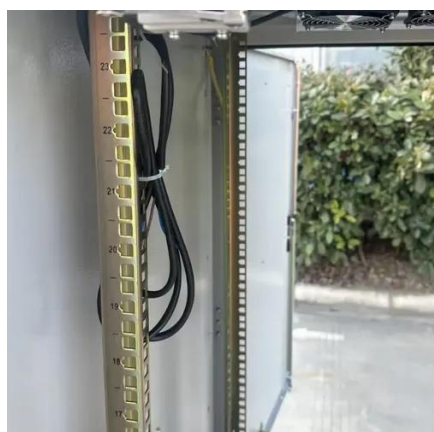

Security Camera Brackets , Dome Mounts

CCTV Camera Pros supplies various types of mounts and brackets for security cameras, including CCTV, AHD, HD-SDI, and network IP cameras.