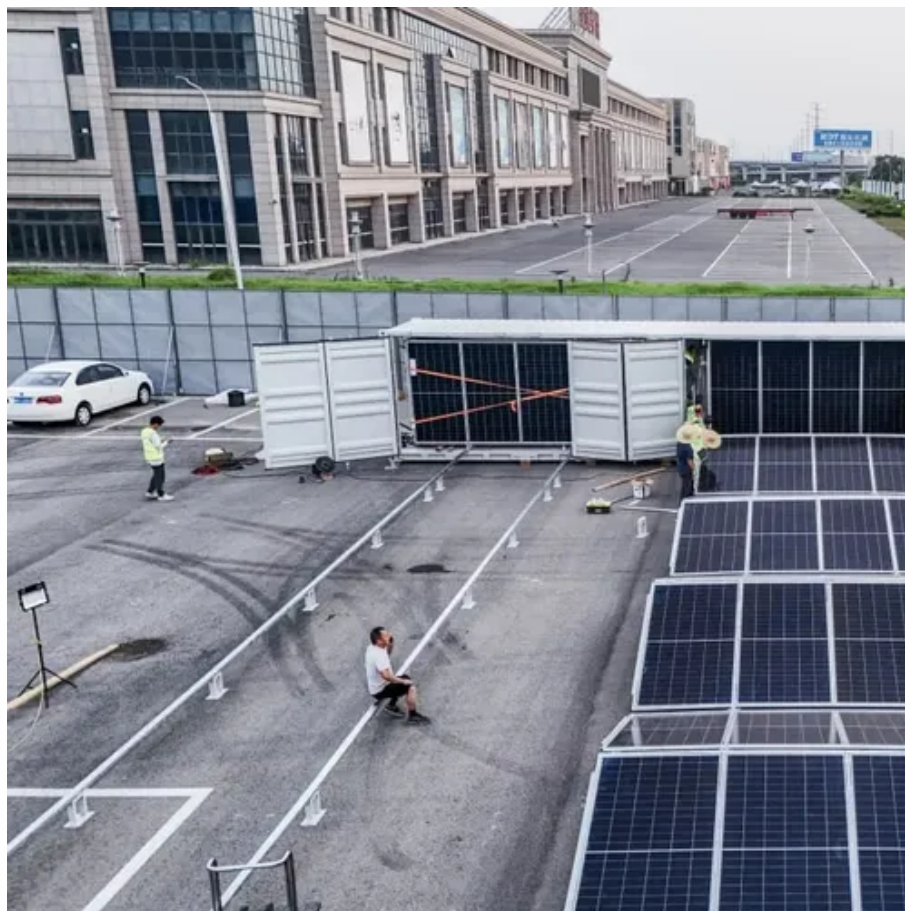

Solar container lithium battery station cabinet worker

Solar container lithium battery station cabinet worker

Energy Storage Equipment, Energy storage solutions, Lithium battery

Huijue Group's Home Energy Storage Solution integrates advanced lithium battery technology with solar systems. Ranging from 5kWh to 20kWh, it caters to households of varying sizes.

Standard 20ft containers

Standard 40ft containers

BESS (Battery Energy Storage Systems)

Boost energy storage with Industrial/Commercial & Home BESS, powered by lithium batteries. Ensure grid stability, savings, & backups. Plus, power base stations with Huijue Energy Storage, for ...

[Instant Off-Grid\(TM\) Shipping Containers with Solar and ...](#)

Our 20 and 40 foot shipping containers are outfitted with roof mounted solar power on the outside, and on the inside, a rugged inverter with power ready battery bank.

[LZY Mobile Solar Container , Mobile Solar Power System](#)

LZY-MSC1 Sliding Mobile Solar Container is a portable containerized solar power generation system, including highly efficient folding solar modules, advanced lithium battery storage and intelligent ...