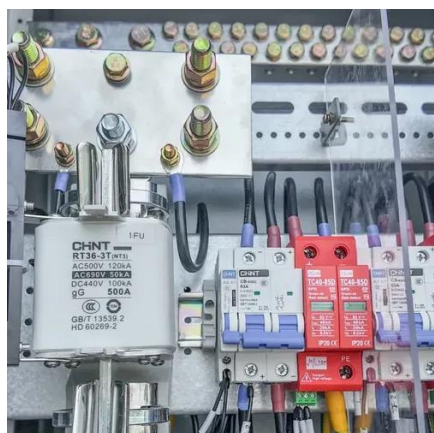

CHENGSI 1200 Watt Pure Sine Wave Power Inverter DC 12V to AC 220V

?Sine Wave Output?The inverter generates a modified sine wave output, stable and clean power for your devices. It is perfect for powering sensitive electronics, appliances, and tools. ?Wide Voltage ...