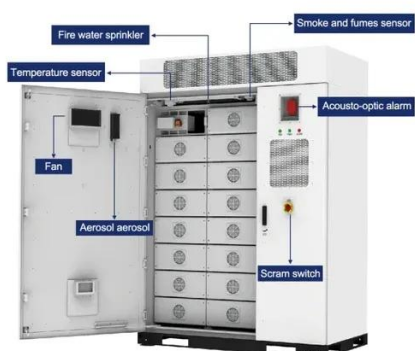

500W inverter by Suoer provides steady AC power; built-in solar charger optimizes renewable energy use for home or off-grid.

[12V to 220V Solar Inverter High Power.](#)

Solar Power Inverter Sine

About this item [Display] - The solar inverter is equipped with a high-definition LCD display for easy viewing of voltage conditions. More than 90% conversion efficiency ensures your ...