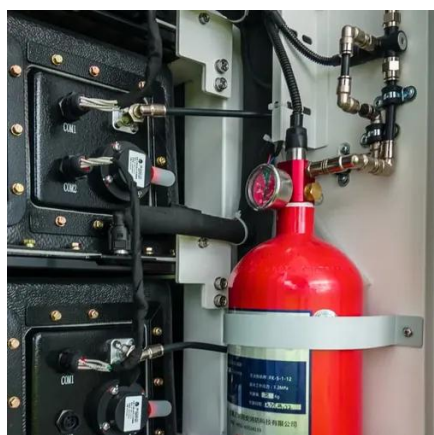

Outdoor Photovoltaic Telecom Energy

Cabinet

Each outdoor photovoltaic telecom energy cabinet is built for harsh outdoor telecom and edge usage, characterized by durability, flexibility, and intelligent control to provide unshakeable power supply.