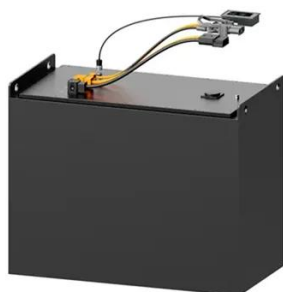

[IP55 Outdoor Cabinet with Battery Compartment and ...](#)

AZE's Outdoor Telecommunication Cabinet with Air Conditioner ...

VEV3 IP55 Outdoor Cabinets

Engineered to accommodate standard 19-inch rack equipment, these cabinets are essential for outdoor IT and telecom infrastructure. Built to meet unique size, shape, material, or feature requirements, ...