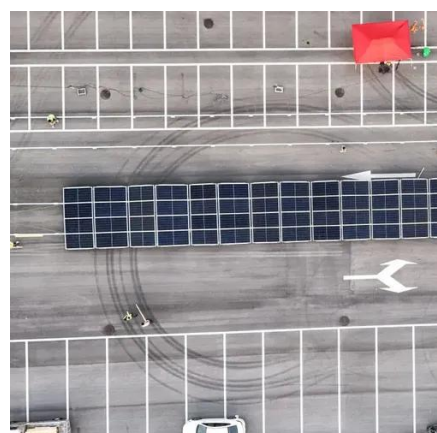

[Pitched roof mounting system, metal roof solar mounting system](#)

Pitched Roof Mounting refers to the installation of solar panels on roofs that have a slope or incline. This type of mounting system is designed to secure solar panels on sloped surfaces, ensuring they ...