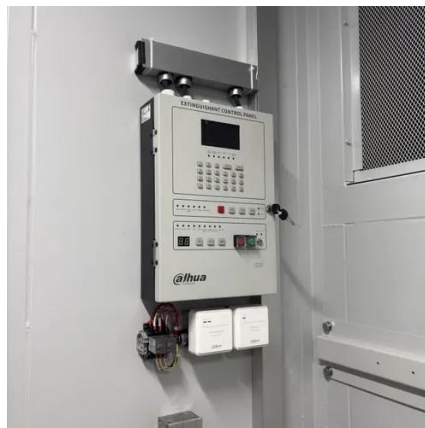

stations equipped with ...

5G BS and battery swapping cabinets are integrated as a joint dispatch system. Optimal dispatch model is established for cost efficiency and supply-demand balance. Real-time dispatch ...