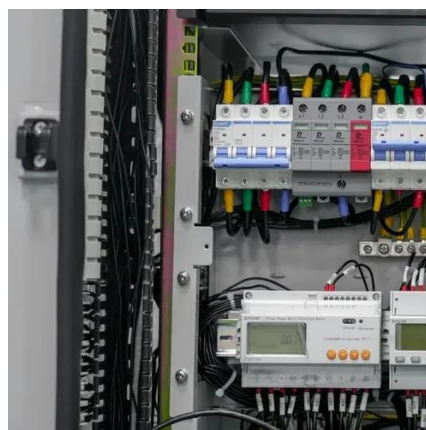

[Amazon : BTURYT 6000W Pure Sine Wave Inverter 12V 24V 48V 60V ...](#)

[High efficiency conversion]: The inverter provides 12V 24V 48V 60V DC to 110/120V 220V/230V AC pure sine wave technology, with high conversion efficiency (>90%), low no-load loss, and more energy saving.