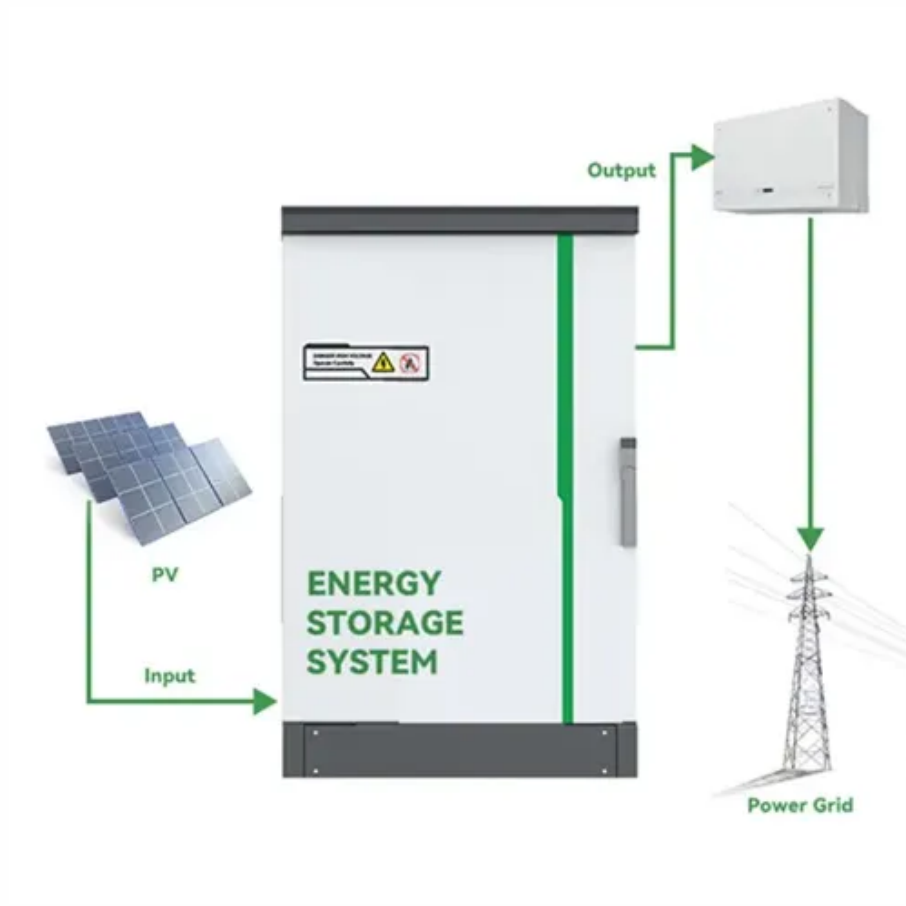

Sine wave inverter 400

Sine wave inverter 400

[Nature Power Modified Sine Wave Power Inverter with Cables, 400](#)

The portable high-efficiency inverter offers 400 Watt continuous power and 800 Watt peak power and has 2 AC outlets to power 2 loads simultaneously. Includes overload and high-temperature ...

400-Watt Modified Sine Wave Inverter

The Nature Power 400-Watt modified Sine Wave Inverter is perfect for recharging devices on the go and for people with mobile lifestyles. This offers 400-Watt continuous power and 800-Watt peak surge ...

[Cobra® 400W Pure Sine Wave Power Inverter with 2-USB Ports.](#)

The Cobra 400 Watt Pure Sine Wave Power Inverter turns your car battery into usable A/C household current. It is ideal for specialty and medical equipment as well as travelers, service contractors, ...

400 Watt Heavy-Duty Modified Sine Wave Inverter

Small, lightweight, and portable, the Go Power! GP-400HD heavy-duty modified sine wave inverter is an easy solution for small power loads. Great for powering lights and TVs, recharging phones and ...