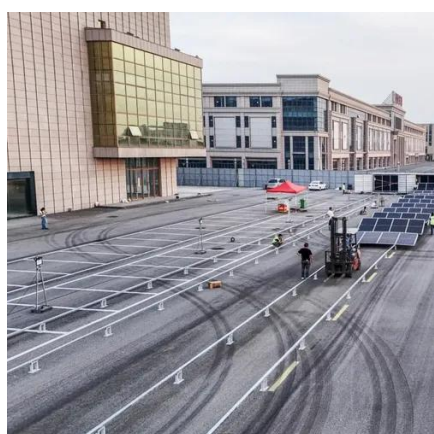

Shallow water photovoltaic bracket installation company

Overview

We specialize in solar carport foundations for commercial, utility, and industrial applications, helical pile driving, ground screw installation, post-pounding for solar ground mounts, and expert structural installation for any solar racking system on the market. Our durable and versatile design allows for vehicle parking, utility storage, or as a shaded pavilion for gatherings. Solar Foundations' approach was to design. Our mission is to help promote clean energy throughout the U. by designing, engineering, and manufacturing innovative solar racking products that save our customers time, energy, and money. Built on decades of Japanese innovation, every product we design is engineered to stand up to the harshest conditions - from heavy snow loads to torrential rains, hurricanes and even typhoons. Uncompromising Performance, Optimized Cost. First, there are many fixing methods, such as pile foundation.

Photovoltaic ground bracket installation options

In summary, the installation selection of photovoltaic ground brackets is a comprehensive process that requires consideration of many factors. In actual projects, it is recommended to carry out customized ...