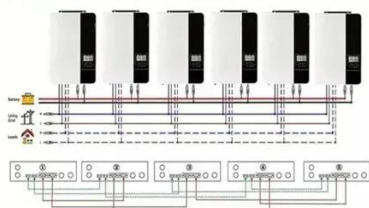

AC input wires

AC output wires