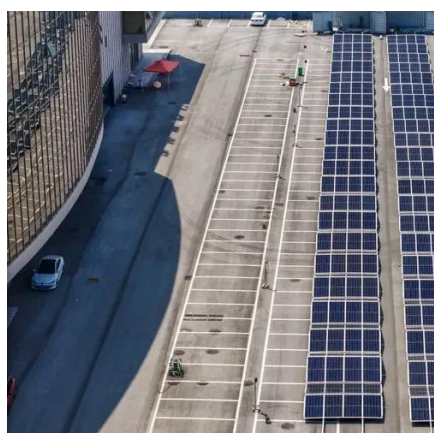

[Solar PV mounting systems for every roof!](#)