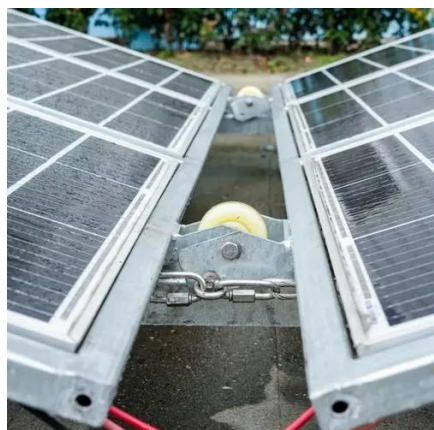

Shallow water photovoltaic bracket installation company

Shallow

Listen to Shallow by Lady Gaga & Bradley Cooper. See lyrics and music videos, find Lady Gaga & Bradley Cooper tour dates, buy concert tickets, and more!

Lady Gaga

"Shallow" is a song performed by American singer Lady Gaga and American actor and filmmaker Bradley Cooper. It was released through Interscope Records on September 27, 2018 as the lead ...

[Shallow , Song Meaning and Lyrics , Lady Gaga and Bradley Cooper](#)

Song meaning of Shallow by Lady Gaga and Bradley Cooper, and what it is about and who wrote it. The lead song off the 2018 musical drama film A Star Is Born's soundtrack. Gaga produced "Shallow" ...

Solar Mounting Solutions

From custom solar racking design and manufacturing to expert mechanical installation, we ensure your solar projects are built for success. Contact us today to learn more about our high-quality solar ...