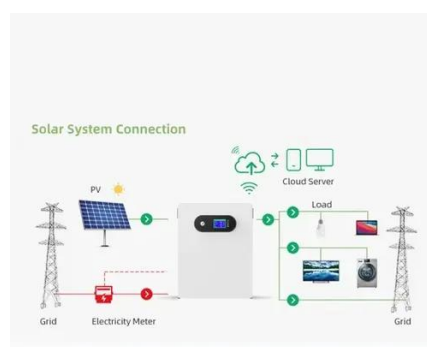

Russian bess solar outdoor power cabinet

Russian bess solar outdoor power cabinet

Outdoor cabinet type energy storage system

Outdoor cabinet energy storage system As a leading energy storage system supplier, Megarevo offers compact, integrated cabinet BESS designed for small C& I, hospitals, conferences, and weak power ...

CATL 90KW/266KWH All-in-one Outdoor ...

90KW/266KWH All-in-one Fully integrated Outdoor Cabinet ...

S30 Outdoor Cabinet BESS 1

Cabinet BESS for Commercial & Industrial S30 Outdoor Cabinet BESS is for Commercial and Industrial consumers with all performance they are looking for while also being easy to use and ...