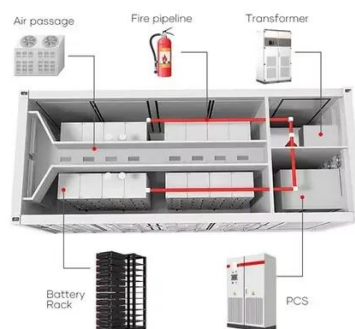

ROYU Mini Circuit Breaker 15A

Choose ROYU. Protect your place with the ROYU Mini Circuit Breaker 15A. Instantly detects electrical faults and shuts off power to prevent fires and damage. Essential for ensuring safe, reliable electrical ...

ROYU Products

Circuit Breaker Circuit Breaker Plug-in Type, Screw Type Terminal 2P, 220V~ Quick View

ROYU CIRCUIT BREAKER BOLTON

(15A to 60A)

Royu circuit breaker has available 15, 40A or 60A with 240V. It also features secure bolt-on connection & screw terminals for safe installation