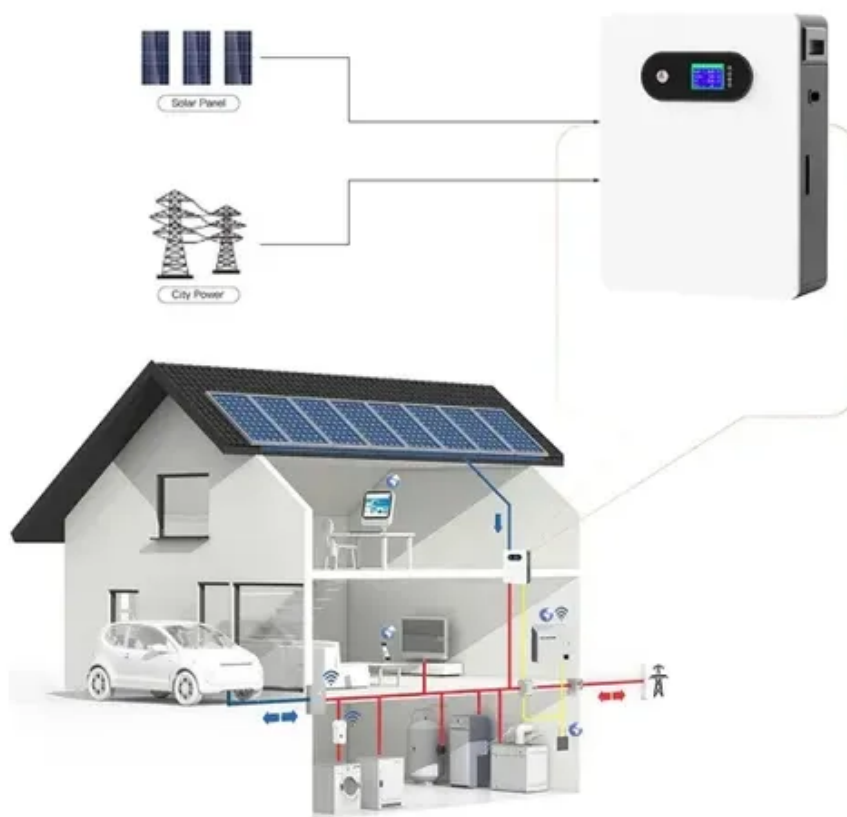

Retail of 600kW smart pv-ess integrated cabinet

Retail of 600kW smart pv-ess integrated cabinet

[SolaX ESS-AELIO , C& I Energy Storage ESS Cabinet , 50kW/60kW](#)

Designed to support grid-tied and off-grid scenarios, the Hybrid ESS cabinet offers seamless integration and maximized space utilization, making it an ideal choice for growing energy demands.

Smart ESS Energy Storage System

Explore the typical application areas of energy storage and find out how you can use Ensmart Power energy storage systems to reduce your electricity costs and be energy independent.

Smart ESS All-In-One Cabinet

Smart ESS All-In-One Cabinet CA-PRO-215KWH/430KWH A-grade LiFePO4 Cells from Top 5 Brands Cycle Life: ≥ 6000 Times @ 80% DoD Highly Integrated All-in-one Design, Making

[All-in-One Energy Storage Cabinet & BESS Cabinets , Modular, ...](#)

Commercial & Industrial ESS , HBEENERGY

o Integrated design of solar energy and energy storage, facilitating installation and deployment.
o Convenient Capacity Expansion
o Supports parallel operation of up to 10 units. (It is recommended ...